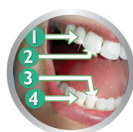

Quadpacer and Smartimer

Encourages thorough brushing of each quadrant of the mouth and reinforces the two-minute recommended brushing time